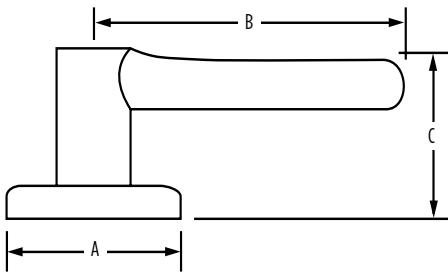

### AVAILABLE FUNCTIONS:

Passage

Privacy

Entry

Inactive

BRETON - SQUARE ROSE	15 Satin Nickel	26 Polished Chrome	26D Satin Chrome	514 Matte Black
Passage	<input type="checkbox"/>	<input type="checkbox"/>	<input type="checkbox"/>	<input type="checkbox"/>
Privacy	<input type="checkbox"/>	<input type="checkbox"/>	<input type="checkbox"/>	<input type="checkbox"/>
Entry	<input type="checkbox"/>	<input type="checkbox"/>	<input type="checkbox"/>	<input type="checkbox"/>
Inactive	<input type="checkbox"/>	<input type="checkbox"/>	<input type="checkbox"/>	<input type="checkbox"/>

## SPECIFICATIONS

<b>Door Prep</b>	Cross Bore 2-1/8" Edge Bore 1" Latch Face 1" x 2-1/4"
<b>Backset</b>	Adjustable to 2-3/8" or 2-3/4"
<b>Door Thickness</b>	1-3/8" - 1-3/4" doors standard. 2-1/4" doors optional`
<b>Cylinder</b>	SmartKey
<b>Faceplates</b>	1" x 2 1/4" Includes square corner, radius corner and drive-in
<b>Strikes</b>	2-1/4" full lip. Includes square corner, radius corner and drive-in
<b>Bolt</b>	1" throw
<b>Door Handing</b>	Reversible for right or left-handed doors
<b>ANSI/BHMA</b>	A156.5 Grade 3
<b>ADA</b>	Interior turn piece meets 4.13.9 ADA requirements
<b>ASTM</b>	All Weiser product meets ASTM E 331 water penetration testing

Dimensions	A	B	C	C (Keyed)
Breton (Square Rose)	2 5/8"	4"	2 3/16"	